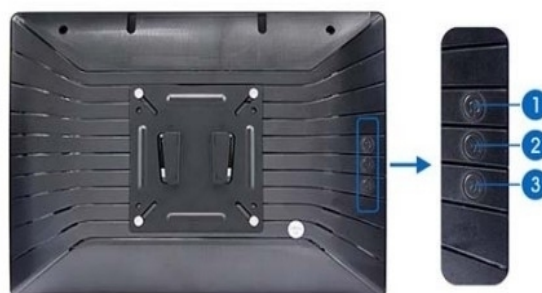

Model:TA10-A6

- > Retail Audio Player
- > Industrial Monitor
- > Commercial Tablet
- > Classic Video Screen
- > Multi-Screen System
- >Retail Lighting

10.1-inch IPS Room Scheduler Tablet Android

Commercial Tablet 10.1 inch 1280x800 IPS LCD, LED Lighting Indicator, wired Ethernet with POE
Drawings& Gallery

Ordering Options:

Player Console: 10.1-inch IPS Retail Tablet
AC Adatper: 12V /1.5A
Tablet Top Stand: Optional;
VESA Wall Mounts:Optional;
POE Injector: Optional;

1 Power on/off   2 3 Volume buttons