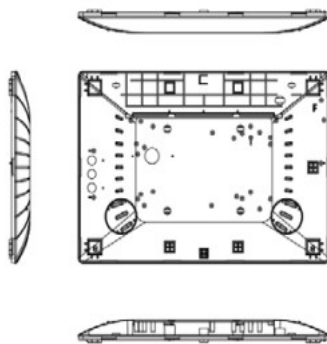

#### Panel:

Screen Size 10.1" IPS  
 Touch panel type 10-point Capacitive touch  
 Active Area 216.96(H) x 135.6(V)  
 Resolution 1280 x 800  
 Pixel Pitch 0.1695 X 0.1695  
 Brightness 400cd/m<sup>2</sup>  
 Contrast Ratio 1300:1  
 Aspect Ratio 16:10  
 Viewing Angle 85/85/85/85(L/R/U/D)  
 Hardware & OS:  
 Processor: RK3288 / Allwinner Octa-core A83T  
 RAM:DDR3, 2GB  
 ROM: 8GB (upgradeable to 16GB)  
 OS: Android 5.1 /6.1  
 I/O ports: 1x RJ45, 2x USB 2.0, 1x3.5mm earphone, 1 x SD card slot, 1 x 12V/1A DC Jack, 16 pins combo jack for 1xRS232+1xRS485+GPIO;  
 Audio:Built-in stereo speakers 2W x 2  
 Power:Power input DC 12V, 1A  
 Power over Ethernet (POE) 802.3a.f.;  
 4G LET Optional ( Built-in PCI socket for LTE Module)

#### Media Support:

Video (Full HD 1920 x 1080)  
 AVI,H.263,H.264,VC-1,MPEG-2,MPEG-4,DIVD/DIVX,Real8/9/10,RM,RMVB,PMP,FLV,MP4,M4V,VOB,WMV, 3GP,MKV,ASF,3G2M4V,MJPEG,RV10  
 Image JPG, BMP, PNG, GIF  
 Audio  
 MP1,MP2,MP3,WMA,OGG,AAC,M4A,FLAC,APE,AMR,RA,WAV  
 Connectivity:  
 Wired Ethernet 10/100  
 Wifi Built-in WIFI 802.11b/g/n  
 Bluetooth Built-in Bluetooth 4.0  
 General Information:  
 Case Material High-quality PC+ ABS case with partial rubber injection  
 Case Color Standard color: Black or white (Customized color upon request)  
 Fixations Vesa 75 x 75mm  
 Storage Temp (-15 -- 65 degree)  
 Working Temp (0 -- 50 degree)  
 Storage/Working Humidity (10 -- 90% )  
 Dimension 255x174.6x21.3mm  
 Net Weight:1.5kgs

## 10.1-inch IPS Room Scheduler Tablet Android

Commercial Tablet 10.1 inch 1280x800 IPS LCD, LED Lighting Indicator, wired Ethernet with POE  
Drawings& Gallery