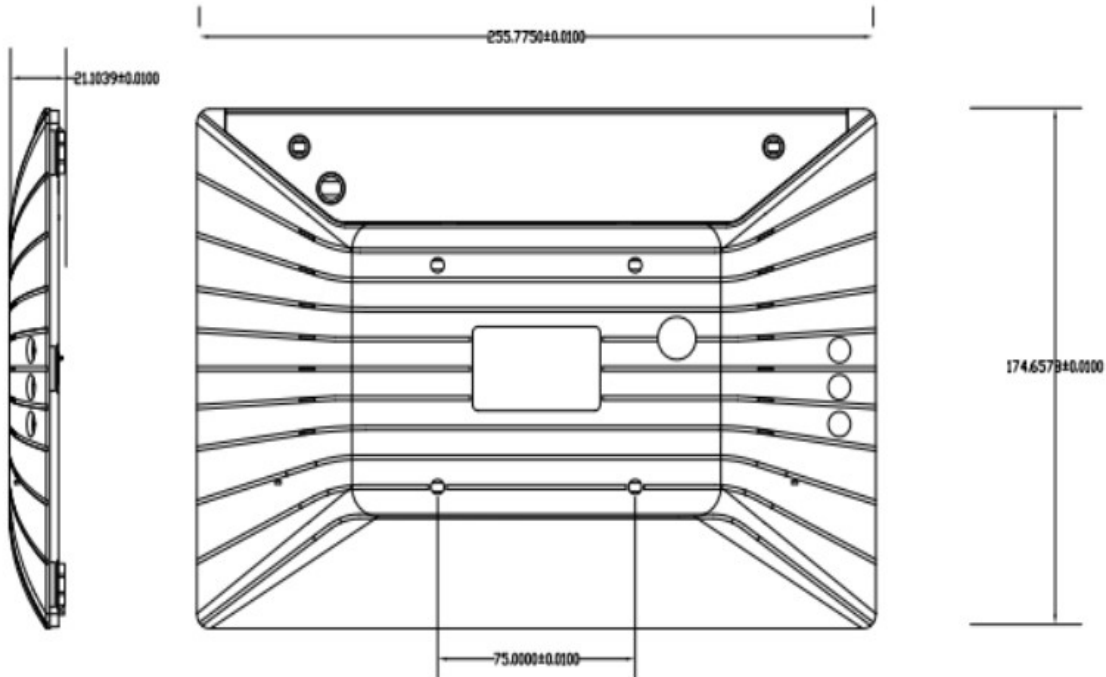

#### Panel:

Screen Size 10.1" IPS  
 Touch panel type 10-point Capacitive touch  
 Active Area 216.96(H) x 135.6(V)  
 Resolution 1280 x 800  
 Pixel Pitch 0.1695 X 0.1695  
 Brightness 400cd/m<sup>2</sup>  
 Contrast Ratio 1300:1  
 Aspect Ratio 16:10  
 Viewing Angle 85/85/85/85(L/R/U/D)  
 Hardware & OS:  
 Processor: RK3288 / Allwinner Octa-core A83T  
 RAM:DDR3, 2GB  
 ROM: 8GB (upgradeable to 16GB)  
 OS: Android 5.1 /6.1  
 I/O ports: 1x RJ45, 2x USB 2.0, 1x3.5mm earphone, 1 x SD card slot, 1 x 12V/1A DC Jack, 16 pins combo jack for 1xRS232+1xRS485+GPIO;  
 Audio:Built-in stereo speakers 2W x 2  
 Power:Power input DC 12V, 1A  
 Power over Ethernet (POE) 802.3a.f.;  
 4G LET Optional ( Built-in PCI socket for LTE Module)

#### Media Support:

Video (Full HD 1920 x 1080)  
 AVI,H.263,H.264,VC-1,MPEG-2,MPEG-4,DIVD/DIVX,Real8/9/10,RM,RMVB,PMP,FLV,MP4,M4V,VOB,WMV, 3GP,MKV,ASF,3G2M4V,MJPEG,RV10  
 Image JPG, BMP, PNG, GIF  
 Audio  
 MP1,MP2,MP3,WMA,OGG,AAC,M4A,FLAC,APE,AMR,RA,WAV  
 Connectivity:  
 Wired Ethernet 10/100  
 Wifi Built-in WIFI 802.11b/g/n  
 Bluetooth Built-in Bluetooth 4.0  
 General Information:  
 Case Material High-quality PC+ ABS case with partial rubber injection  
 Case Color Standard color: Black or white (Customized color upon request)  
 Fixations Vesa 75 x 75mm  
 Storage Temp (-15 -- 65 degree)  
 Working Temp (0 -- 50 degree)  
 Storage/Working Humidity (10 -- 90% )  
 Dimension 255x174.6x21.3mm  
 Net Weight:1.5kgs

## 10.1-inch IPS Room Scheduler Tablet Android

Commercial Tablet 10.1 inch 1280x800 IPS LCD, LED Lighting Indicator, wired Ethernet with POE  
Drawings& Gallery